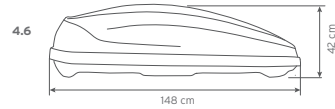

Hapro Traxer 4.6, 5.6
A = min. 640 mm
max. 810 mm

Hapro Traxer 6.2, 6.6, 8.6
A = min. 620 mm
max. 930 mm

Outside dimensions:

Specifications	Hapro Traxer 4.6	Hapro Traxer 5.6	Hapro Traxer 6.2	Hapro Traxer 6.6	Hapro Traxer 8.6
L x W x H outside	148 x 97 x 42 cm	177 x 77 x 42 cm	193 x 65 x 42 cm	191 x 81 x 42 cm	215 x 90 x 43 cm
L x W x H inside	143 x 92 x 41 cm	172 x 72 x 41 cm	188 x 60 x 41 cm	186 x 76 x 41 cm	210 x 85 x 42 cm
Contents	370 L	370 L	320 L	410 L	530 L
Empty weight	15,5 Kg	15 Kg	15 Kg	18 Kg	21,5 Kg
Max. allowed load	75 Kg	75 Kg	75 Kg	75 Kg	75 Kg
Opening	right	right	right	left and right	left and right
Central locking system	●	●	●	●	●
Luggage straps	1	1	2	2	2
Mounting system	Premium-Fit	Premium-Fit	Premium-Fit	Premium-Fit	Premium-Fit
Suitable for skis and accessories	-	± 6 pair	± 4 pair	± 6 pair	± 7-8 pair
Material Matt Silver Grey and Anthracite	ABS/ASA	ABS/ASA	ABS/ASA	ABS/ASA	ABS/ASA
Material Brilliant Black and Pure White	ABS/PMMA	ABS/PMMA	ABS/PMMA	ABS/PMMA	ABS/PMMA
Metal reinforcement rail bottom (2)	●	●	●	●	●
Warranty	5 years	5 years	5 years	5 years	5 years