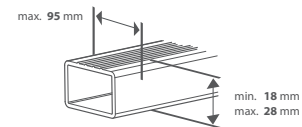

SPECIFICATIONS.

ALL THE INS EN OUTS.

All Hapro Traxer roofboxes are suitable for common roof bars. A T-slot adapter kit for fastening to aluminium roof bars is optionally available.

Maximum width roof bars mm:

Hapro Traxer 4.6, 5.6
A = min. 640 mm
max. 810 mm

Hapro Traxer 6.2, 6.6, 8.6
A = min. 620 mm
max. 930 mm

Outside dimensions:

Specifications	Hapro Traxer 4.6	Hapro Traxer 5.6	Hapro Traxer 6.2	Hapro Traxer 6.6	Hapro Traxer 8.6
L x W x H outside	148 x 97 x 42 cm	177 x 77 x 42 cm	193 x 65 x 42 cm	191 x 81 x 42 cm	215 x 90 x 43 cm
L x W x H inside	143 x 92 x 41 cm	172 x 72 x 41 cm	188 x 60 x 41 cm	186 x 76 x 41 cm	210 x 85 x 42 cm
Contents	370 L	370 L	320 L	410 L	530 L
Empty weight	15,5 Kg	15 Kg	15 Kg	18 Kg	21,5 Kg
Max. allowed load	75 Kg	75 Kg	75 Kg	75 Kg	75 Kg
Opening	right	right	right	left and right	left and right
Central locking system	●	●	●	●	●
Luggage straps	1	1	2	2	2
Mounting system	Premium-Fit	Premium-Fit	Premium-Fit	Premium-Fit	Premium-Fit
Suitable for skis and accessories	-	± 6 pair	± 4 pair	± 6 pair	± 7-8 pair
Material Matt Silver Grey and Anthracite	ABS/ASA	ABS/ASA	ABS/ASA	ABS/ASA	ABS/ASA
Material Brilliant Black and Pure White	ABS/PMMA	ABS/PMMA	ABS/PMMA	ABS/PMMA	ABS/PMMA
Metal reinforcement rail bottom (2)	●	●	●	●	●
Warranty	5 years	5 years	5 years	5 years	5 years