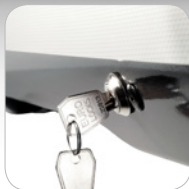

Locking:

The exclusive central locking system (2- or 3-point depending on the length of the model) is a feature that locks the box securely and tightly in three places - in one movement. As an additional safety measure the key can only be removed if the roofbox is locked in the correct manner.