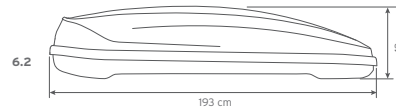

Hapro Traxer 4.6, 5.6
A = min. 640 mm
max. 810 mm

Hapro Traxer 6.2, 6.6, 8.6
A = min. 620 mm
max. 930 mm

Outside dimensions:

Specifications	Hapro Traxer 4.6	Hapro Traxer 5.6	Hapro Traxer 6.2	Hapro Traxer 6.6	Hapro Traxer 8.6
L x W x H outside	148 x 97 x 42 cm	177 x 77 x 42 cm	193 x 65 x 42 cm	191 x 81 x 42 cm	215 x 90 x 43 cm
L x W x H inside	143 x 92 x 41 cm	172 x 72 x 41 cm	188 x 60 x 41 cm	186 x 76 x 41 cm	210 x 85 x 42 cm
Contents	370 L	370 L	320 L	410 L	530 L
Empty weight	15,5 Kg	15 Kg	15 Kg	18 Kg	21,5 Kg
Max. allowed load	75 Kg	75 Kg	75 Kg	75 Kg	75 Kg
Opening	right	right	right	left and right	left and right
Central locking system	●	●	●	●	●
Luggage straps	1	1	2	2	2
Mounting system	Premium-Fit	Premium-Fit	Premium-Fit	Premium-Fit	Premium-Fit
Suitable for skis and accessories	-	± 6 pair	± 4 pair	± 6 pair	± 7-8 pair
Material Matt Silver Grey and Anthracite	ABS/ASA	ABS/ASA	ABS/ASA	ABS/ASA	ABS/ASA
Material Brilliant Black and Pure White	ABS/PMMA	ABS/PMMA	ABS/PMMA	ABS/PMMA	ABS/PMMA
Metal reinforcement rail bottom (2)	●	●	●	●	●
Warranty	5 years	5 years	5 years	5 years	5 years