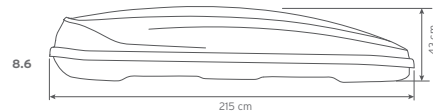

Hapro Traxer 4.6, 5.6
A = min. 640 mm
max. 810 mm

Hapro Traxer 6.2, 6.6, 8.6
A = min. 620 mm
max. 930 mm

Outside dimensions:

Specifications	Hapro Traxer 4.6	Hapro Traxer 5.6	Hapro Traxer 6.2	Hapro Traxer 6.6	Hapro Traxer 8.6
L x W x H outside	148 x 97 x 42 cm	177 x 77 x 42 cm	193 x 65 x 42 cm	191 x 81 x 42 cm	215 x 90 x 43 cm
L x W x H inside	143 x 92 x 41 cm	172 x 72 x 41 cm	188 x 60 x 41 cm	186 x 76 x 41 cm	210 x 85 x 42 cm
Contents	370 L	370 L	320 L	410 L	530 L
Empty weight	15,5 Kg	15 Kg	15 Kg	18 Kg	21,5 Kg
Max. allowed load	75 Kg	75 Kg	75 Kg	75 Kg	75 Kg
Opening	right	right	right	left and right	left and right
Central locking system	●	●	●	●	●
Luggage straps	1	1	2	2	2
Mounting system	Premium-Fit	Premium-Fit	Premium-Fit	Premium-Fit	Premium-Fit
Suitable for skis and accessories	-	± 6 pair	± 4 pair	± 6 pair	± 7-8 pair
Material Matt Silver Grey and Anthracite	ABS/ASA	ABS/ASA	ABS/ASA	ABS/ASA	ABS/ASA
Material Brilliant Black and Pure White	ABS/PMMA	ABS/PMMA	ABS/PMMA	ABS/PMMA	ABS/PMMA
Metal reinforcement rail bottom (2)	●	●	●	●	●
Warranty	5 years	5 years	5 years	5 years	5 years