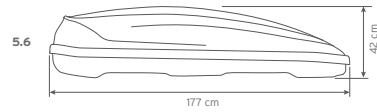

Hapro Traxer 4.6, 5.6
A = min. 640 mm
max. 810 mm

Hapro Traxer 6.2, 6.6, 8.6
A = min. 620 mm
max. 930 mm

Outside dimensions:

Specifications	Hapro Traxer 4.6	Hapro Traxer 5.6	Hapro Traxer 6.2	Hapro Traxer 6.6	Hapro Traxer 8.6
L x W x H outside	148 x 97 x 42 cm	177 x 77 x 42 cm	193 x 65 x 42 cm	191 x 81 x 42 cm	215 x 90 x 43 cm
L x W x H inside	143 x 92 x 41 cm	172 x 72 x 41 cm	188 x 60 x 41 cm	186 x 76 x 41 cm	210 x 85 x 42 cm
Contents	370 L	370 L	320 L	410 L	530 L
Empty weight	15,5 Kg	15 Kg	15 Kg	18 Kg	21,5 Kg
Max. allowed load	75 Kg	75 Kg	75 Kg	75 Kg	75 Kg
Opening	right	right	right	left and right	left and right
Central locking system	●	●	●	●	●
Luggage straps	1	1	2	2	2
Mounting system	Premium-Fit	Premium-Fit	Premium-Fit	Premium-Fit	Premium-Fit
Suitable for skis and accessories	-	± 6 pair	± 4 pair	± 6 pair	± 7-8 pair
Material Matt Silver Grey and Anthracite	ABS/ASA	ABS/ASA	ABS/ASA	ABS/ASA	ABS/ASA
Material Brilliant Black and Pure White	ABS/PMMA	ABS/PMMA	ABS/PMMA	ABS/PMMA	ABS/PMMA
Metal reinforcement rail bottom (2)	●	●	●	●	●
Warranty	5 years	5 years	5 years	5 years	5 years