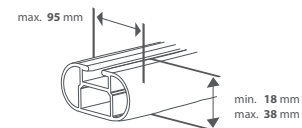

SPECIFICATIONS.

ALL THE INS EN OUTS.

All Hapro Traxer roofboxes are suitable for common roof bars. A T-slot adapter kit for fastening to aluminium roof bars is optionally available.

Maximum width roof bars mm:

Hapro Traxer 4.6, 5.6
A = min. 640 mm
max. 810 mm

Hapro Traxer 6.2, 6.6, 8.6
A = min. 620 mm
max. 930 mm

Outside dimensions:

Specifications	Hapro Traxer 4.6	Hapro Traxer 5.6	Hapro Traxer 6.2	Hapro Traxer 6.6	Hapro Traxer 8.6
L x W x H outside	148 x 97 x 42 cm	177 x 77 x 42 cm	193 x 65 x 42 cm	191 x 81 x 42 cm	215 x 90 x 43 cm
L x W x H inside	143 x 92 x 41 cm	172 x 72 x 41 cm	188 x 60 x 41 cm	186 x 76 x 41 cm	210 x 85 x 42 cm
Contents	370 L	370 L	320 L	410 L	530 L
Empty weight	15,5 Kg	15 Kg	15 Kg	18 Kg	21,5 Kg
Max. allowed load	75 Kg	75 Kg	75 Kg	75 Kg	75 Kg
Opening	right	right	right	left and right	left and right
Central locking system	●	●	●	●	●
Luggage straps	1	1	2	2	2
Mounting system	Premium-Fit	Premium-Fit	Premium-Fit	Premium-Fit	Premium-Fit
Suitable for skis and accessories	-	± 6 pair	± 4 pair	± 6 pair	± 7-8 pair
Material Matt Silver Grey and Anthracite	ABS/ASA	ABS/ASA	ABS/ASA	ABS/ASA	ABS/ASA
Material Brilliant Black and Pure White	ABS/PMMA	ABS/PMMA	ABS/PMMA	ABS/PMMA	ABS/PMMA
Metal reinforcement rail bottom (2)	●	●	●	●	●
Warranty	5 years	5 years	5 years	5 years	5 years