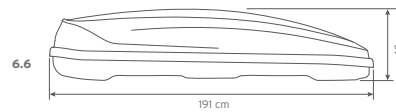

Hapro Traxer 4.6, 5.6
A = min. 640 mm
max. 810 mm

Hapro Traxer 6.2, 6.6, 8.6
A = min. 620 mm
max. 930 mm

Outside dimensions:

Specifications	Hapro Traxer 4.6	Hapro Traxer 5.6	Hapro Traxer 6.2	Hapro Traxer 6.6	Hapro Traxer 8.6
L x W x H outside	148 x 97 x 42 cm	177 x 77 x 42 cm	193 x 65 x 42 cm	191 x 81 x 42 cm	215 x 90 x 43 cm
L x W x H inside	143 x 92 x 41 cm	172 x 72 x 41 cm	188 x 60 x 41 cm	186 x 76 x 41 cm	210 x 85 x 42 cm
Contents	370 L	370 L	320 L	410 L	530 L
Empty weight	15,5 Kg	15 Kg	15 Kg	18 Kg	21,5 Kg
Max. allowed load	75 Kg	75 Kg	75 Kg	75 Kg	75 Kg
Opening	right	right	right	left and right	left and right
Central locking system	●	●	●	●	●
Luggage straps	1	1	2	2	2
Mounting system	Premium-Fit	Premium-Fit	Premium-Fit	Premium-Fit	Premium-Fit
Suitable for skis and accessories	-	± 6 pair	± 4 pair	± 6 pair	± 7-8 pair
Material Matt Silver Grey and Anthracite	ABS/ASA	ABS/ASA	ABS/ASA	ABS/ASA	ABS/ASA
Material Brilliant Black and Pure White	ABS/PMMA	ABS/PMMA	ABS/PMMA	ABS/PMMA	ABS/PMMA
Metal reinforcement rail bottom (2)	●	●	●	●	●
Warranty	5 years	5 years	5 years	5 years	5 years